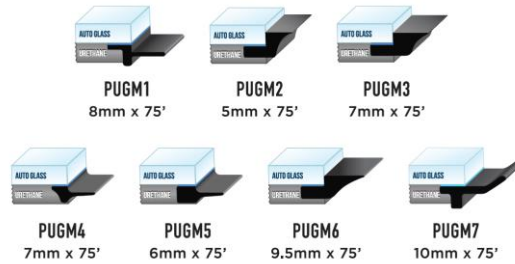

UNIVERSAL MOLDINGS

MARCY

PUGM1 / UGM1	Under Glass molding 5/16" x 90' (Solid)
PUGM2 / UGM2	Under Glass molding 7/32" x 100' (Sponge)
PUGM3 / UGM3	Under Glass molding 9/32" x 100' (Sponge)
PUGM4 / UGM4	Under Glass molding 9/32" x 100' (Medium Sponge)
PUGM5 / UGM5	Under Glass molding 1/4" x 100' (Firm Sponge)
PUGM6 / UGM6	Under Glass molding 3/8" x 100' (Sponge)
PUGM7	Under Glass molding 3/8" x 100' (Sponge)